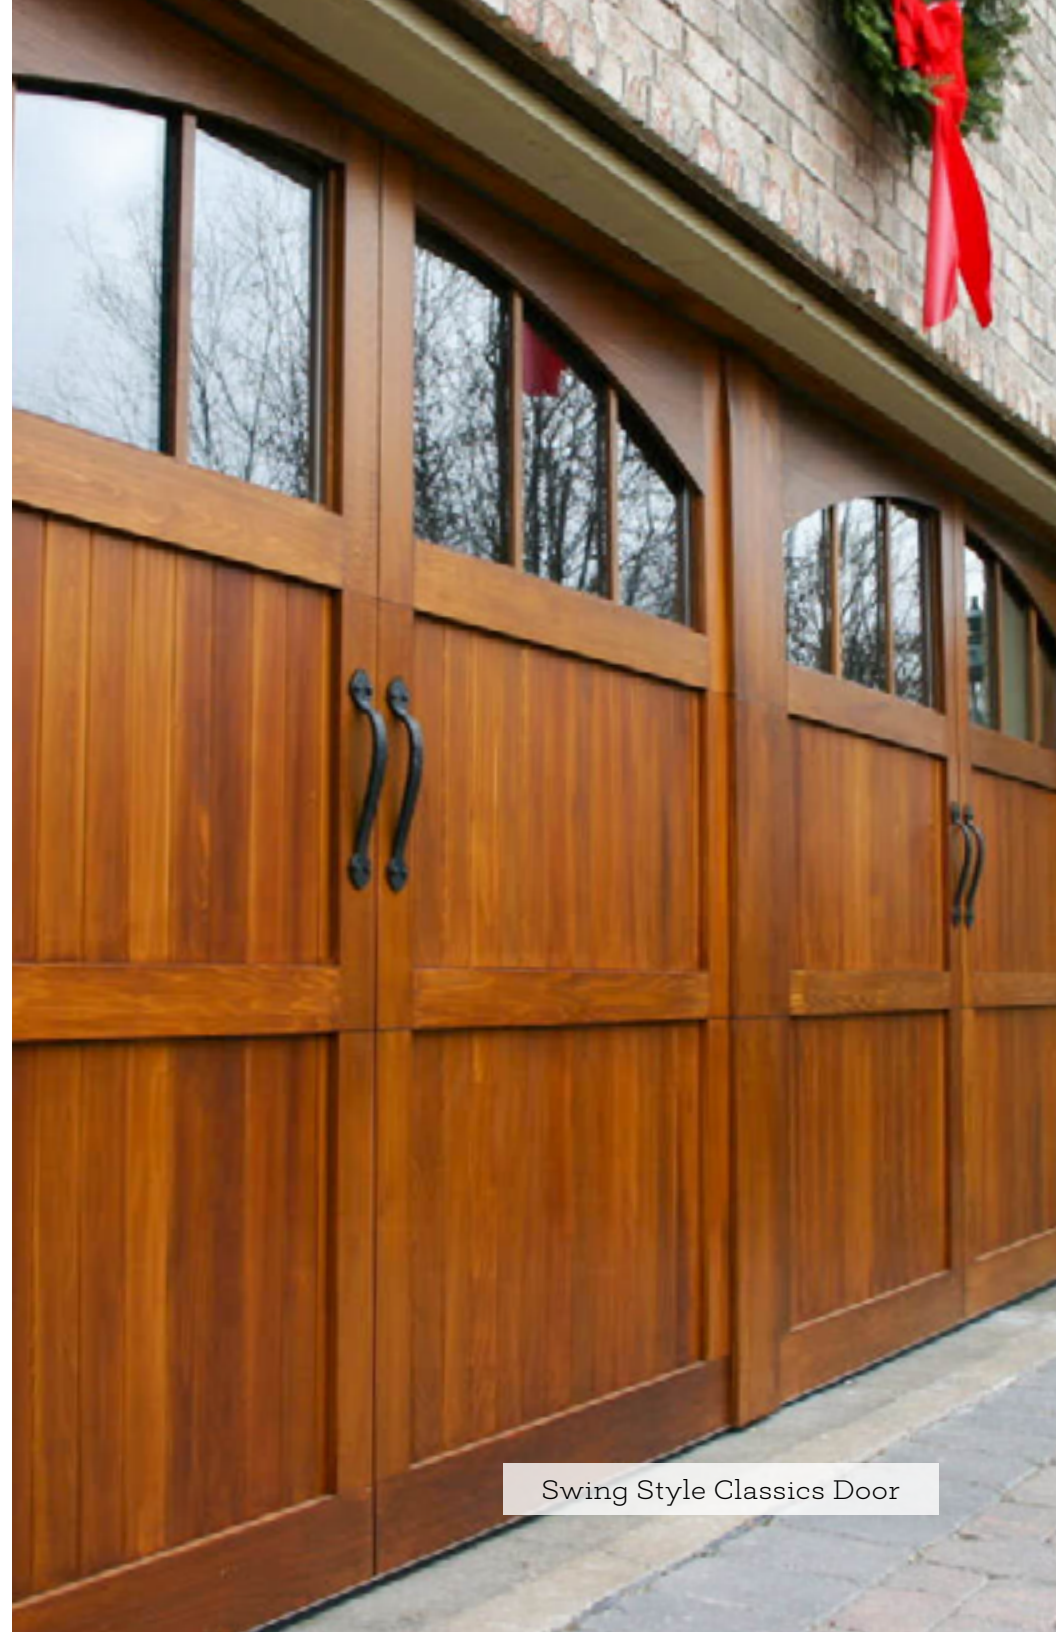

AVAILABLE STYLES:

CAMBEK CLASSICS

SWING STYLE DOORS

CAMBEK Classics Swing Style Garage doors have a two-panel design that gives the illusion they can swing open from the middle.

Swing Style Classics Door

Swing Style Classics Door