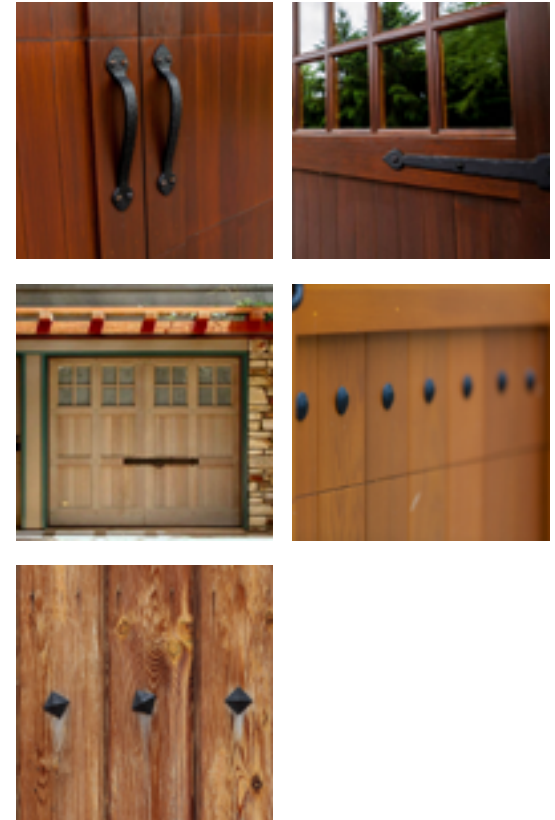

MODERN STYLE DOORS

Choose between window and windowless garage door options that fit in with any style of contemporary home.

Modern Classics Door with Windows

Modern Classics Doors

CAMBEK CLASSICS CUSTOMIZATION

PICK A TRIM STYLE & TOP SECTION

CHOOSE A FINISH COLOR

ADD HARDWARE

A photograph of a stone garage with a dark, arched door. The stone is light-colored and textured. A copper light fixture is mounted on the wall above the door. The roof is dark shingles. The background shows a tree with yellow leaves and a clear sky.