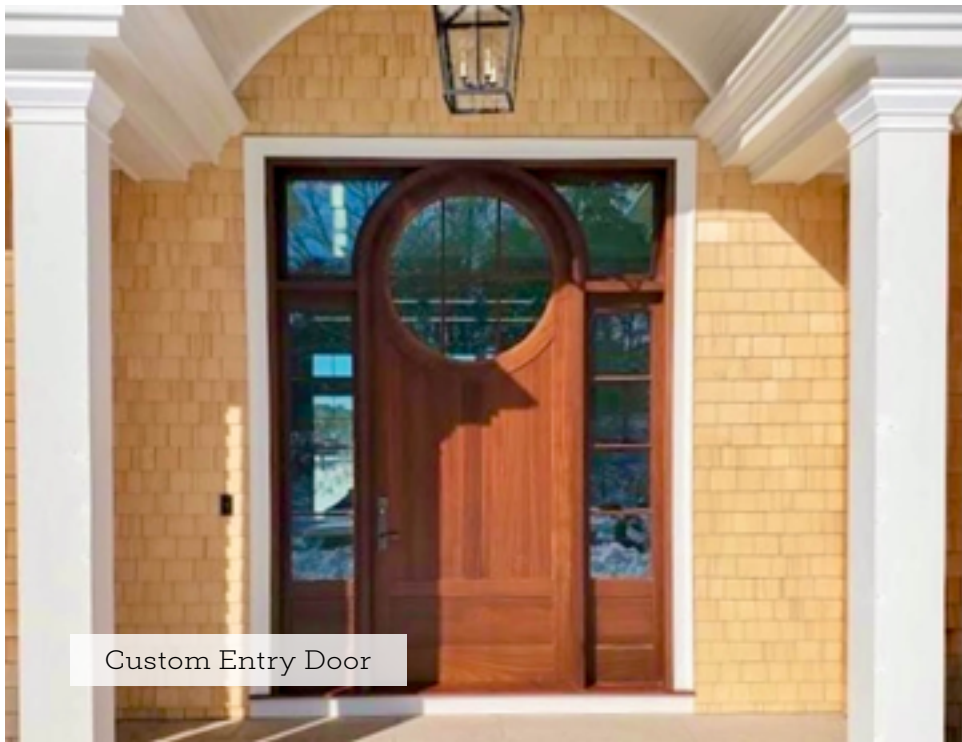

BEST VALUE

CUSTOM GARAGE DOORS

Custom, one-of-a-kind garage doors that match your exact vision and fit seamlessly into your home.

- 100% customizable: no two doors are built the same
- Made from authentic red western cedar and other premium materials
- Fully customizable millwork, trim, and decorative hardware options
- Optional walk-through, integrated, and wicket doors
- Hurricane-rated options for coastal homes and businesses

Custom Entry Door

Custom Gothic Entry Door

Custom Modern Entry Door

Custom Arched Entry Door

Custom Entry Door

Custom Entry Door

Custom Arched Entry Door

CUSTOMIZATION OPTIONS

STRAP PULLS

RING PULLS

SPEAKEASY WINDOW

ROUND CLAVOS

PYRAMID CLAVOS

STRAP HINGE

CUSTOM FRONT ENTRY GATES

Create a stunning and memorable entryway that welcomes guests with sophistication and style. Our custom gates can be custom built to fit the entryways of patios, gardens, driveways, and businesses. Whether they are used for security, privacy, or to add a bit of character and flair, our unique designs will create a strong lasting impression.