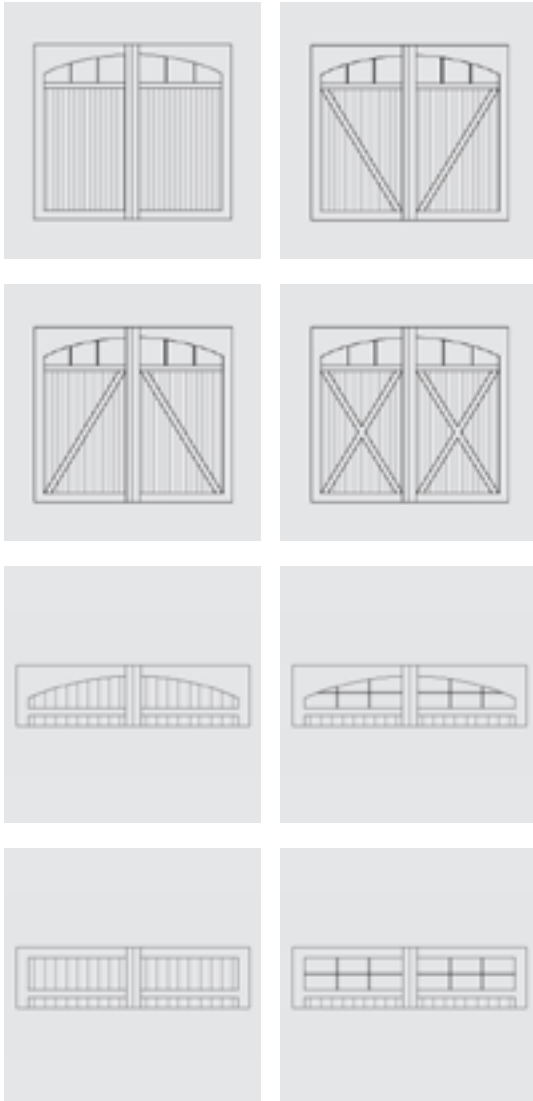

CAMBEK CLASSICS CUSTOMIZATION

PICK A TRIM STYLE & TOP SECTION